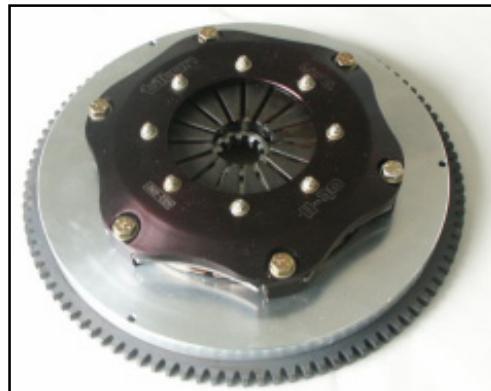

365 GTB/4 Rasso Rosso Price List

Effective June, 2009

Part number	Description	Price
RR365.082	forged piston set (12), 10.5:1 c.r.	3,600.00
RR365.020*	reconditioned con-rod with special bolts/nuts (each)	125.00
RR365.021	Carrillo steel racing con-rod (each)	350.00
RR365.022	titanium racing con-rod (each)	800.00
RR365.030*	high performance camshaft re-profiling (set of 4)	3,500.00
RRS.365.027	high performance, full engine gasket set with seals	1,245.00
RR365.902	aluminum radiator	1,500.00
Z162839	sodium filled exhaust valve (each), Zanzi	190.00
Z161466	intake valve (each), Zanzi	85.00

Effective June, 2009

Part number	Description	Price
RR365.010*	aluminum flywheel, standard clutch	1,500.00
RR365.011*	aluminum flywheel, racing clutch	1,500.00
RR365.012	racing clutch (2-plate)	2,000.00
RR365.013*	heavy duty street clutch (kevlar facing)	1,150.00

*requires useable core.

RR512.010

RR512.013

RR512.011

RR512.012

949-722-9307 voice, 949-722-9013 fax

www.carobu.com

tate@carobu.com