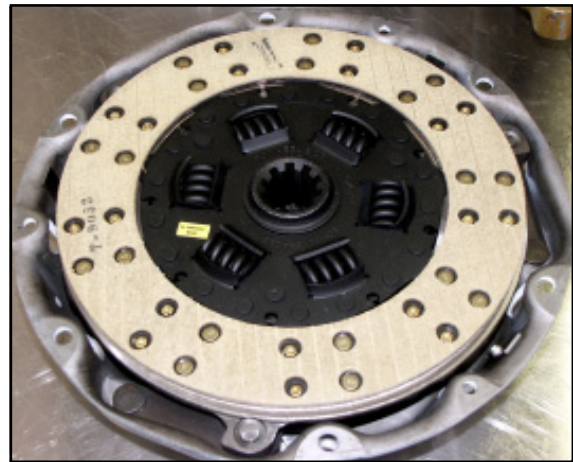

365 GTB/4 Rasso Rosso Price List

Effective June, 2009

Part number	Description	Price
RR365.010*	aluminum flywheel, standard clutch	1,500.00
RR365.011*	aluminum flywheel, racing clutch	1,500.00
RR365.012	racing clutch (2-plate)	2,000.00
RR365.013*	heavy duty street clutch (kevlar facing)	1,150.00

*requires useable core.

RR512.013

949-722-9307 voice, 949-722-9013 fax

www.carobu.com

tate@carobu.com