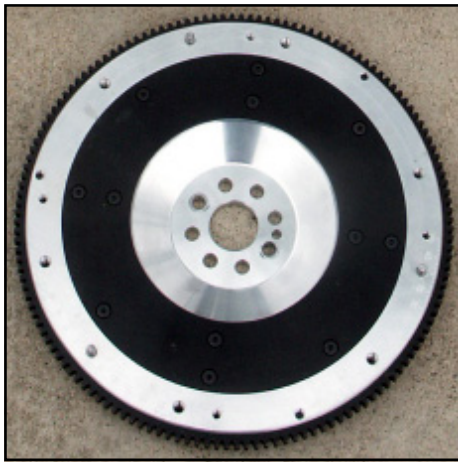

365 GTB/4 Rasso Rosso Price List

Effective June, 2009

Part number	Description	Price
RR365.010*	aluminum flywheel, standard clutch	1,500.00
RR365.011*	aluminum flywheel, racing clutch	1,500.00
RR365.012	racing clutch (2-plate)	2,000.00
RR365.013*	heavy duty street clutch (kevlar facing)	1,150.00

*requires useable core.

RR512.010

949-722-9307 voice, 949-722-9013 fax

www.carobu.com

tate@carobu.com